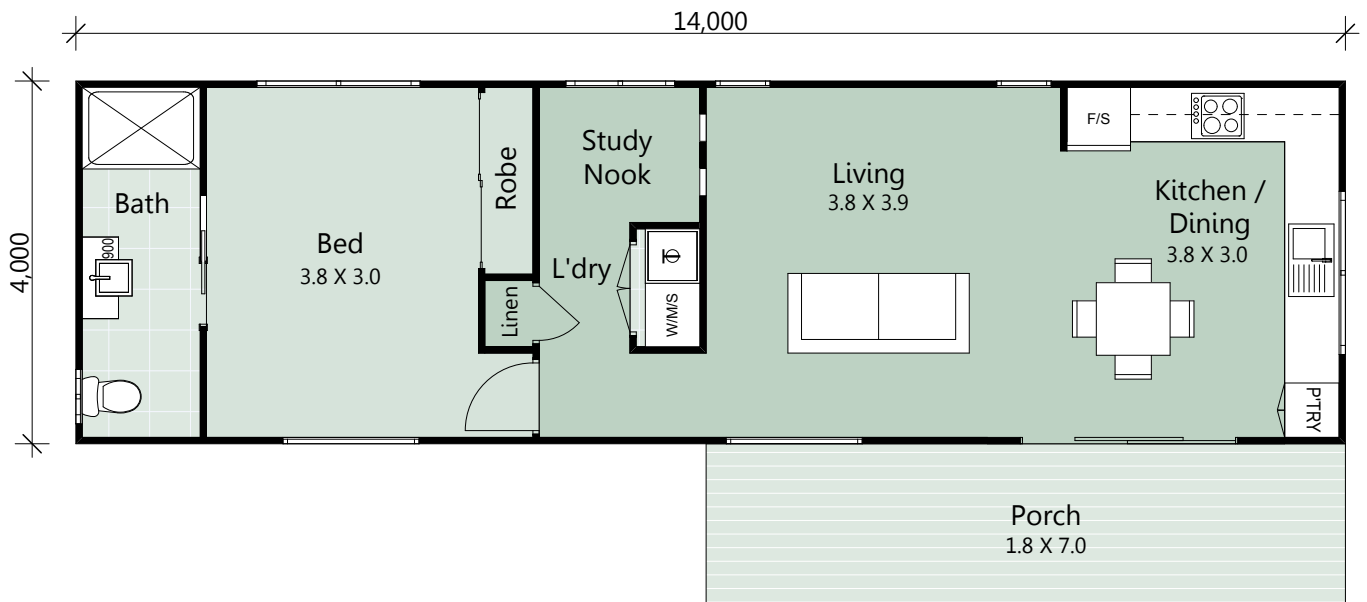

Piont Noir

Area

House:	56.00 sqm
Porch:	12.69 sqm
Total:	68.69 sqm

EASTCOAST HOMES & PARK CABINS

32 Wheeler Crescent Currumbin Waters
QLD 4223

P: 07 5598 1558

F: 07 5525 6475

E: info@eastcoasthomes.com.au

Plot Date: 13/11/2012 Drawn By: MB