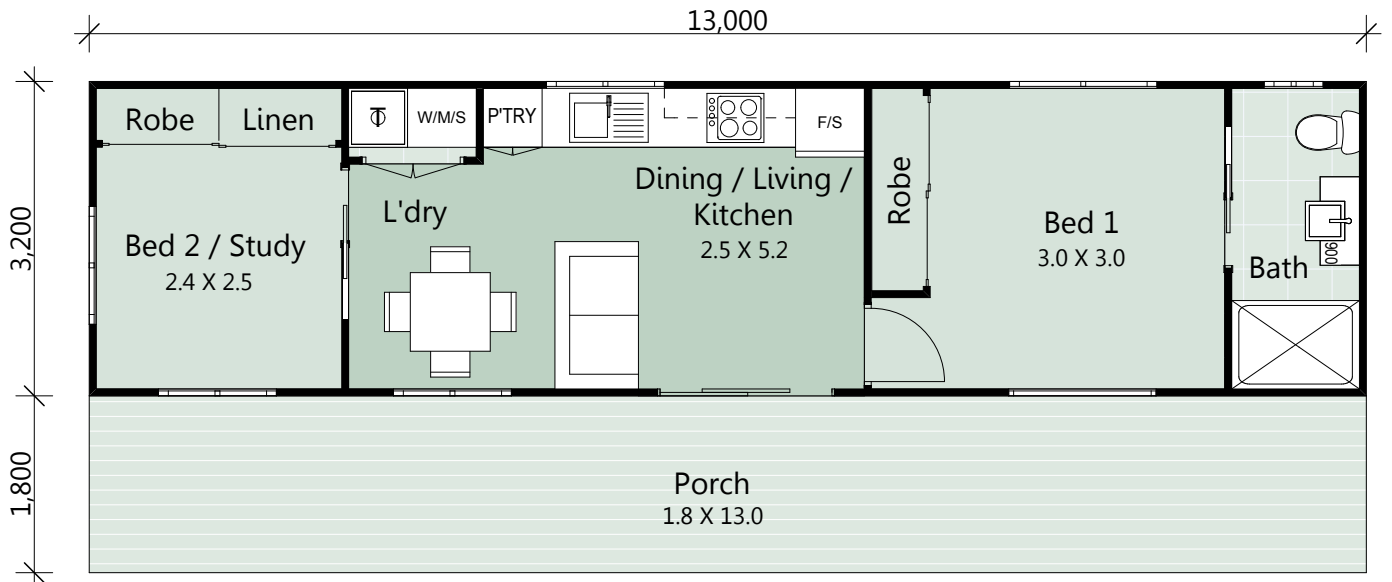

## Area

House:	41.60 sqm
Porch:	23.40 sqm
Total:	65.00 sqm

Plot Date: 13/11/2012 Drawn By: MB